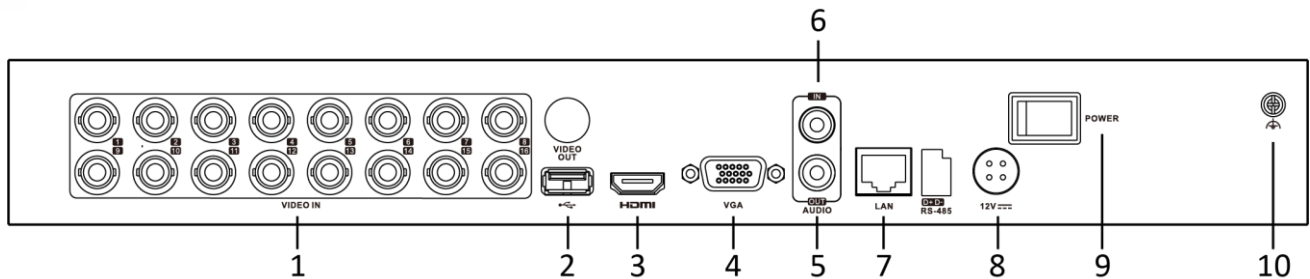

Physical Interface

No.	Description	No.	Description
1	Video and Audio in	6	AUDIO IN
2	USB Interface	7	Network Interface
3	HDMI Interface	8	Power Supply
4	VGA Interface	9	Power Switch
5	AUDIO OUT	10	GND

Available Model

DVR 16 CH 4K

Distributed by

HIKVISION®
HiWatch Series

Headquarters

No.555 Qianmo Road, Binjiang District,
Hangzhou 310051, China
T +86-571-8807-5998
overseasbusiness@hikvision.com

Hikvision USA
T +1-909-895-0400
sales.usa@hikvision.com

Hikvision Italy
T +39-0438-6902
info.it@hikvision.com

Hikvision Singapore
T +65-6684-4718
sg@hikvision.com

Hikvision Africa
T +27 (10) 0351172
sale.africa@hikvision.com

Hikvision Europe
T +31-23-55-42-770
info.eu@hikvision.com

Hikvision France
T +33(0)1-85-330-450
info.fr@hikvision.com

Hikvision Oceania
T +61-2-8599-4233
salesau@hikvision.com

Hikvision Hong Kong
T +852-2151-1761

Hikvision Middle East
T +971-4-8816086
salesme@hikvision.com

Hikvision Spain
T +34-91-737-16-55
info.es@hikvision.com

Hikvision Canada
T +1-909-895-0400
sales.usa@hikvision.com

Hikvision Russia
T +7-495-669-67-99
saleru@hikvision.com

Hikvision Poland
T +48-22-460-01-50
poland@hikvision.com

Hikvision Korea
T +82-31-731-8841
sales.korea@hikvision.com

Hikvision India
T +91-22-28469900
sales@pramahikvision.com

Hikvision UK
T +01628-902140
support.uk@hikvision.com

Hikvision Brazil
T +55 11 3318-0050
Latam.support@hikvision.com